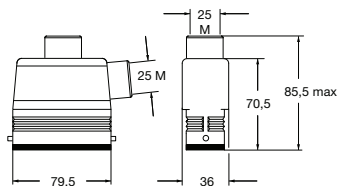

CZ-MZ Enclosures

Size 66.16

CZI 25 L

CZI 25 LS

MZP 25 L225

MZP 25 LS225

MZV 25 L20

MZ0 25 L20

MZV 25 LG25

CZ-MZ Enclosures

Size 66.16

MZAV 25 L25

MZA0 25 L25

CZC 25 L

CZC 25 LG

Male Inserts

Female Inserts

CDAM 16
16 Pin 16 amp 400 volt

CDAF 16
16 Pin 16 amp 400 volt

CDM 25
25 Pin 10 amp 250 volt (crimp)

CDF 25
25 Pin 10 amp 250 volt (crimp)

CDDM 38
38 Pin 10 amp 250 volt (crimp)

CDDF 38
38 Pin 10 amp 250 volt (crimp)

All dimensions in mm. For crimp pins refer to page 354.