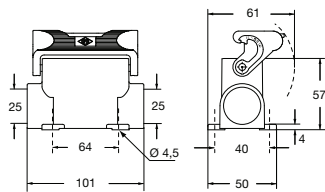

CZ-MZ Enclosures

Size 66.16

CZI 25 L

CZI 25 LS

MZP 25 L225

MZP 25 LS225

MZV 25 L20

MZ0 25 L20

MZV 25 LG25

CZ-MZ Enclosures

Size 66.16

MZAV 25 L25

MZA0 25 L25

CZC 25 L

CZC 25 LG

Male Inserts

Female Inserts

CDAM 16
16 Pin 16 amp 400 volt

CDAF 16
16 Pin 16 amp 400 volt

CDM 25
25 Pin 10 amp 250 volt (crimp)

CDF 25
25 Pin 10 amp 250 volt (crimp)

CDDM 38
38 Pin 10 amp 250 volt (crimp)

CDDF 38
38 Pin 10 amp 250 volt (crimp)

All dimensions in mm. For crimp pins refer to page 354.