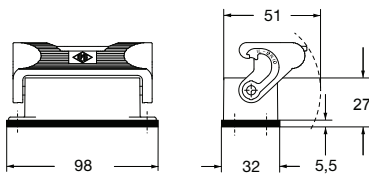

CZ-MZ Enclosures

Size 66.16

CZI 25 L

CZI 25 LS

MZP 25 L225

MZP 25 LS225

MZV 25 L20

MZ0 25 L20

MZV 25 LG25

CZ-MZ Enclosures

Size 66.16

MZAV 25 L25

MZA0 25 L25

CZC 25 L

CZC 25 LG

Male Inserts

Female Inserts

CDAM 16
16 Pin 16 amp 400 volt

CDAF 16
16 Pin 16 amp 400 volt

CDM 25
25 Pin 10 amp 250 volt (crimp)

CDF 25
25 Pin 10 amp 250 volt (crimp)

CDDM 38
38 Pin 10 amp 250 volt (crimp)

CDDF 38
38 Pin 10 amp 250 volt (crimp)

All dimensions in mm. For crimp pins refer to page 354.