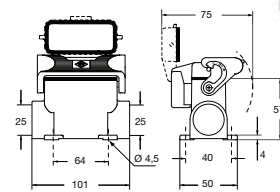

CZ-MZ Enclosures

Size 66.16

CZI 25 L

CZI 25 LS

MZP 25 L225

MZP 25 LS225

MZV 25 L20

MZ0 25 L20

MZV 25 LG25

CZ-MZ Enclosures

Size 66.16

MZAV 25 L25

MZA0 25 L25

CZC 25 L

CZC 25 LG

Male Inserts

Female Inserts

CDAM 16
16 Pin 16 amp 400 volt

CDAF 16
16 Pin 16 amp 400 volt

CDM 25
25 Pin 10 amp 250 volt (crimp)

CDF 25
25 Pin 10 amp 250 volt (crimp)

CDDM 38
38 Pin 10 amp 250 volt (crimp)

CDDF 38
38 Pin 10 amp 250 volt (crimp)

All dimensions in mm. For crimp pins refer to page 354.