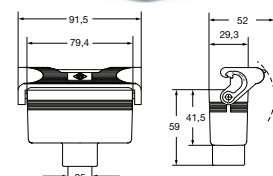

CZ-MZ Enclosures

Size 66.16

CZI 25 L

CZI 25 LS

MZP 25 L225

MZP 25 LS225

MZV 25 L20

MZ0 25 L20

MZV 25 LG25

CZ-MZ Enclosures

Size 66.16

MZAV 25 L25

MZA0 25 L25

CZC 25 L

CZC 25 LG

Male Inserts

Female Inserts

CDAM 16
16 Pin 16 amp 400 volt

CDAF 16
16 Pin 16 amp 400 volt

CDM 25
25 Pin 10 amp 250 volt (crimp)

CDF 25
25 Pin 10 amp 250 volt (crimp)

CDDM 38
38 Pin 10 amp 250 volt (crimp)

CDDF 38
38 Pin 10 amp 250 volt (crimp)

All dimensions in mm. For crimp pins refer to page 354.