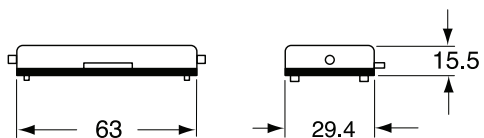

MZV 25 LG25

CZ-MZ Enclosures

Size 66.16

MZAV 25 L25

MZA0 25 L25

CZC 25 L

CZC 25 LG

Male Inserts

All dimensions in mm. For crimp pins refer to page 354.