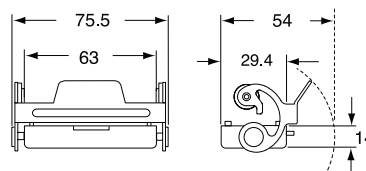

MZV 25 LG25

CZ-MZ Enclosures

Size 66.16

MZAV 25 L25

MZA0 25 L25

CZC 25 L

CZC 25 LG

Male Inserts

All dimensions in mm. For crimp pins refer to page 354.