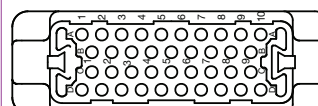

MZV 25 LG25

CZ-MZ Enclosures

Size 66.16

MZAV 25 L25

MZA0 25 L25

CZC 25 L

CZC 25 LG

Male Inserts

Female Inserts

CDAM 16
16 Pin 16 amp 400 volt

CDAF 16
16 Pin 16 amp 400 volt

CDM 25
25 Pin 10 amp 250 volt (crimp)

CDF 25
25 Pin 10 amp 250 volt (crimp)

CDDM 38
38 Pin 10 amp 250 volt (crimp)

CDDF 38
38 Pin 10 amp 250 volt (crimp)

All dimensions in mm. For crimp pins refer to page 354.