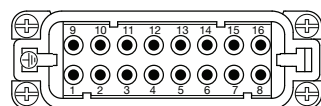

MZV 25 LG25

CZ-MZ Enclosures

Size 66.16

MZAV 25 L25

MZA0 25 L25

CZC 25 L

CZC 25 LG

Male Inserts

Female Inserts

CDAM 16
16 Pin 16 amp 400 volt

CDAF 16
16 Pin 16 amp 400 volt

CDM 25
25 Pin 10 amp 250 volt (crimp)

CDF 25
25 Pin 10 amp 250 volt (crimp)

CDDM 38
38 Pin 10 amp 250 volt (crimp)

CDDF 38
38 Pin 10 amp 250 volt (crimp)

All dimensions in mm. For crimp pins refer to page 354.