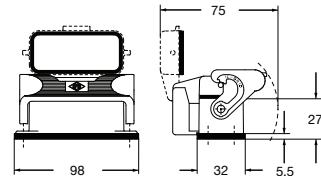

CZ-MZ Enclosures

Size 66.16

CZI 25 L

CZI 25 LS

MZP 25 L225

MZP 25 LS225

MZV 25 L20

MZ0 25 L20

MZV 25 LG25

CZ-MZ Enclosures

Size 66.16

MZAV 25 L25

MZA0 25 L25

CZC 25 L

CZC 25 LG

Male Inserts

Female Inserts

CDAM 16
16 Pin 16 amp 400 volt

CDAF 16
16 Pin 16 amp 400 volt

CDM 25
25 Pin 10 amp 250 volt (crimp)

CDF 25
25 Pin 10 amp 250 volt (crimp)

CDDM 38
38 Pin 10 amp 250 volt (crimp)

CDDF 38
38 Pin 10 amp 250 volt (crimp)

All dimensions in mm. For crimp pins refer to page 354.