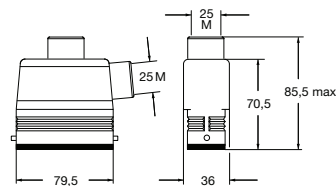

MZV 25 LG25

CZ-MZ Enclosures

Size 66.16

MZAV 25 L25

MZA0 25 L25

CZC 25 L

CZC 25 LG

Male Inserts

Female Inserts

CDAM 16
16 Pin 16 amp 400 volt

CDAF 16
16 Pin 16 amp 400 volt

CDM 25
25 Pin 10 amp 250 volt (crimp)

CDF 25
25 Pin 10 amp 250 volt (crimp)

CDDM 38
38 Pin 10 amp 250 volt (crimp)

CDDF 38
38 Pin 10 amp 250 volt (crimp)

All dimensions in mm. For crimp pins refer to page 354.