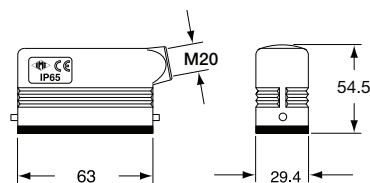

CZ-MZ Enclosures

Size 66.16

CZI 25 L

CZI 25 LS

MZP 25 L225

MZP 25 LS225

MZV 25 L20

MZ0 25 L20

MZV 25 LG25

CZ-MZ Enclosures

Size 66.16

MZAV 25 L25

MZA0 25 L25

CZC 25 L

CZC 25 LG

Male Inserts

Female Inserts

CDAM 16
16 Pin 16 amp 400 volt

CDAF 16
16 Pin 16 amp 400 volt

CDM 25
25 Pin 10 amp 250 volt (crimp)

CDF 25
25 Pin 10 amp 250 volt (crimp)

CDDM 38
38 Pin 10 amp 250 volt (crimp)

CDDF 38
38 Pin 10 amp 250 volt (crimp)

All dimensions in mm. For crimp pins refer to page 354.