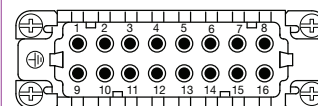

CZ-MZ Enclosures

Size 66.16

CZI 25 L

CZI 25 LS

MZP 25 L225

MZP 25 LS225

MZV 25 L20

MZ0 25 L20

MZV 25 LG25

CZ-MZ Enclosures

Size 66.16

MZAV 25 L25

MZA0 25 L25

CZC 25 L

CZC 25 LG

Male Inserts

Female Inserts

CDAM 16
16 Pin 16 amp 400 volt

CDAF 16
16 Pin 16 amp 400 volt

CDM 25
25 Pin 10 amp 250 volt (crimp)

CDF 25
25 Pin 10 amp 250 volt (crimp)

CDDM 38
38 Pin 10 amp 250 volt (crimp)

CDDF 38
38 Pin 10 amp 250 volt (crimp)

All dimensions in mm. For crimp pins refer to page 354.