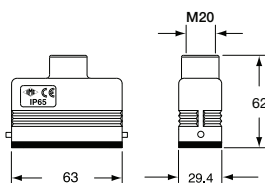

CZ-MZ Enclosures

Size 66.16

CZI 25 L

CZI 25 LS

MZP 25 L225

MZP 25 LS225

MZV 25 L20

MZ0 25 L20

MZV 25 LG25

CZ-MZ Enclosures

Size 66.16

MZAV 25 L25

MZA0 25 L25

CZC 25 L

CZC 25 LG

Male Inserts

Female Inserts

CDAM 16
16 Pin 16 amp 400 volt

CDAF 16
16 Pin 16 amp 400 volt

CDM 25
25 Pin 10 amp 250 volt (crimp)

CDF 25
25 Pin 10 amp 250 volt (crimp)

CDDM 38
38 Pin 10 amp 250 volt (crimp)

CDDF 38
38 Pin 10 amp 250 volt (crimp)

All dimensions in mm. For crimp pins refer to page 354.