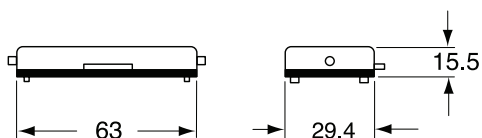

MZV 15 LG25

CZ-MZ Enclosures

Size 49.16

MZAV 15 L25

MZAO 15 L25

CZC 15 L

CZC 15 LG

Male Inserts

Female Inserts

CDAM 10
10 Pin 16 amp 400 volt

CDAF 10
10 Pin 16 amp 400 volt

CDM 15
15 Pin 10 amp 250 volt (crimp)

CDF 15
15 Pin 10 amp 250 volt (crimp)

All dimensions in mm. For crimp pins refer to page 354.