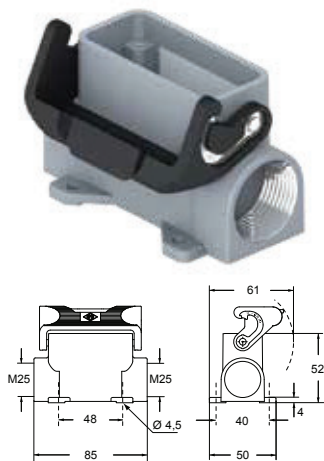

CZ-MZ Enclosures

Size 49.16

CZI 15 L

CZI 15 LS

MZP 15 L225

MZP 15 LS225

MZV 15 L20

MZ0 15 L20

MZV 15 LG25

CZ-MZ Enclosures

Size 49.16

MZAV 15 L25

MZAO 15 L25

CZC 15 L

CZC 15 LG

Male Inserts

Female Inserts

CDAM 10
10 Pin 16 amp 400 volt

CDAF 10
10 Pin 16 amp 400 volt

CDM 15
15 Pin 10 amp 250 volt (crimp)

CDF 15
15 Pin 10 amp 250 volt (crimp)

All dimensions in mm. For crimp pins refer to page 354.