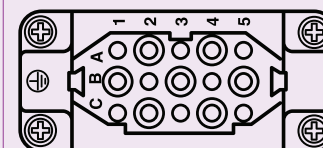

MZV 15 LG25

CZ-MZ Enclosures

Size 49.16

MZAV 15 L25

MZAO 15 L25

CZC 15 L

CZC 15 LG

Male Inserts

Female Inserts

CDAM 10
10 Pin 16 amp 400 volt

CDAF 10
10 Pin 16 amp 400 volt

CDM 15
15 Pin 10 amp 250 volt (crimp)

CDF 15
15 Pin 10 amp 250 volt (crimp)

All dimensions in mm. For crimp pins refer to page 354.