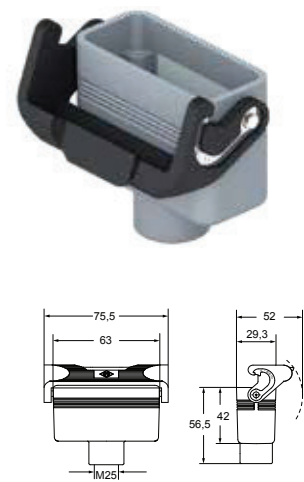

CZ-MZ Enclosures

Size 49.16

CZI 15 L

CZI 15 LS

MZP 15 L225

MZP 15 LS225

MZV 15 L20

MZ0 15 L20

MZV 15 LG25

CZ-MZ Enclosures

Size 49.16

MZAV 15 L25

MZAO 15 L25

CZC 15 L

CZC 15 LG

Male Inserts

Female Inserts

CDAM 10
10 Pin 16 amp 400 volt

CDAF 10
10 Pin 16 amp 400 volt

CDM 15
15 Pin 10 amp 250 volt (crimp)

CDF 15
15 Pin 10 amp 250 volt (crimp)

All dimensions in mm. For crimp pins refer to page 354.