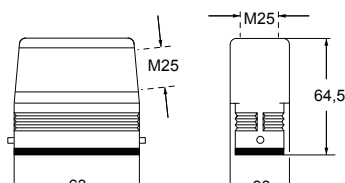

MZV 15 LG25

CZ-MZ Enclosures

Size 49.16

MZAV 15 L25

MZAO 15 L25

CZC 15 L

CZC 15 LG

Male Inserts

Female Inserts

CDAM 10
10 Pin 16 amp 400 volt

CDAF 10
10 Pin 16 amp 400 volt

CDM 15
15 Pin 10 amp 250 volt (crimp)

CDF 15
15 Pin 10 amp 250 volt (crimp)

All dimensions in mm. For crimp pins refer to page 354.