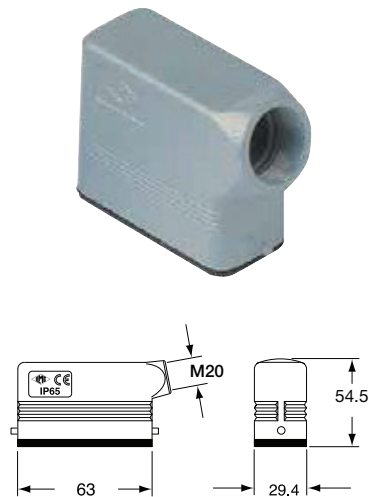

CZ-MZ Enclosures

Size 49.16

CZI 15 L

CZI 15 LS

MZP 15 L225

MZP 15 LS225

MZV 15 L20

MZ0 15 L20

MZV 15 LG25

CZ-MZ Enclosures

Size 49.16

MZAV 15 L25

MZAO 15 L25

CZC 15 L

CZC 15 LG

Male Inserts

Female Inserts

CDAM 10
10 Pin 16 amp 400 volt

CDAF 10
10 Pin 16 amp 400 volt

CDM 15
15 Pin 10 amp 250 volt (crimp)

CDF 15
15 Pin 10 amp 250 volt (crimp)

All dimensions in mm. For crimp pins refer to page 354.