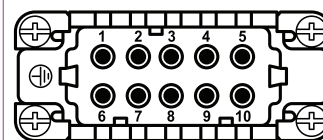

CZ-MZ Enclosures

Size 49.16

CZI 15 L

CZI 15 LS

MZP 15 L225

MZP 15 LS225

MZV 15 L20

MZ0 15 L20

MZV 15 LG25

CZ-MZ Enclosures

Size 49.16

MZAV 15 L25

MZAO 15 L25

CZC 15 L

CZC 15 LG

Male Inserts

Female Inserts

CDAM 10
10 Pin 16 amp 400 volt

CDAF 10
10 Pin 16 amp 400 volt

CDM 15
15 Pin 10 amp 250 volt (crimp)

CDF 15
15 Pin 10 amp 250 volt (crimp)

All dimensions in mm. For crimp pins refer to page 354.