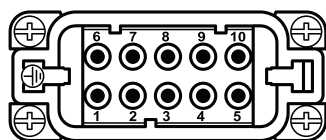

MZV 15 LG25

CZ-MZ Enclosures

Size 49.16

MZAV 15 L25

MZAO 15 L25

CZC 15 L

CZC 15 LG

Male Inserts

Female Inserts

CDAM 10
10 Pin 16 amp 400 volt

CDAF 10
10 Pin 16 amp 400 volt

CDM 15
15 Pin 10 amp 250 volt (crimp)

CDF 15
15 Pin 10 amp 250 volt (crimp)

All dimensions in mm. For crimp pins refer to page 354.