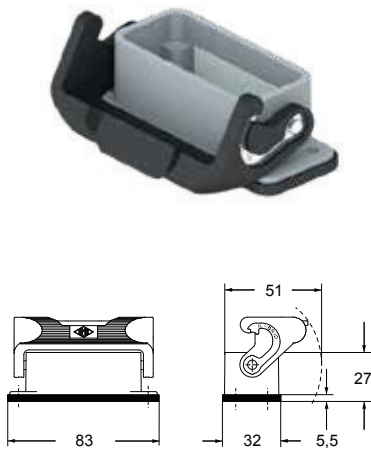

CZ-MZ Enclosures

Size 49.16

CZI 15 L

CZI 15 LS

MZP 15 L225

MZP 15 LS225

MZV 15 L20

MZ0 15 L20

MZV 15 LG25

CZ-MZ Enclosures

Size 49.16

MZAV 15 L25

MZAO 15 L25

CZC 15 L

CZC 15 LG

Male Inserts

Female Inserts

CDAM 10
10 Pin 16 amp 400 volt

CDAF 10
10 Pin 16 amp 400 volt

CDM 15
15 Pin 10 amp 250 volt (crimp)

CDF 15
15 Pin 10 amp 250 volt (crimp)

All dimensions in mm. For crimp pins refer to page 354.