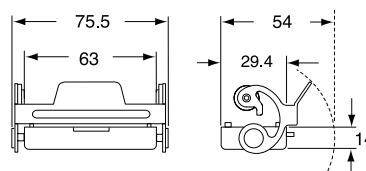

MZV 15 LG25

CZ-MZ Enclosures

Size 49.16

MZAV 15 L25

MZAO 15 L25

CZC 15 L

CZC 15 LG

Male Inserts

Female Inserts

CDAM 10
10 Pin 16 amp 400 volt

CDAF 10
10 Pin 16 amp 400 volt

CDM 15
15 Pin 10 amp 250 volt (crimp)

CDF 15
15 Pin 10 amp 250 volt (crimp)

All dimensions in mm. For crimp pins refer to page 354.