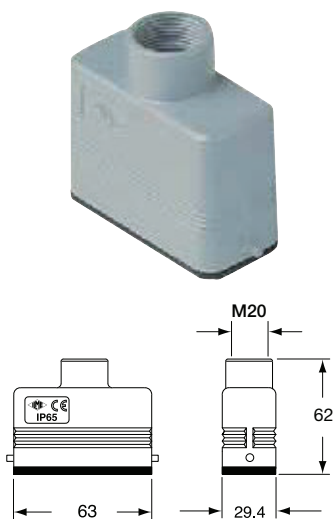

CZ-MZ Enclosures

Size 49.16

CZI 15 L

CZI 15 LS

MZP 15 L225

MZP 15 LS225

MZV 15 L20

MZ0 15 L20

MZV 15 LG25

CZ-MZ Enclosures

Size 49.16

MZAV 15 L25

MZAO 15 L25

CZC 15 L

CZC 15 LG

Male Inserts

Female Inserts

CDAM 10
10 Pin 16 amp 400 volt

CDAF 10
10 Pin 16 amp 400 volt

CDM 15
15 Pin 10 amp 250 volt (crimp)

CDF 15
15 Pin 10 amp 250 volt (crimp)

All dimensions in mm. For crimp pins refer to page 354.