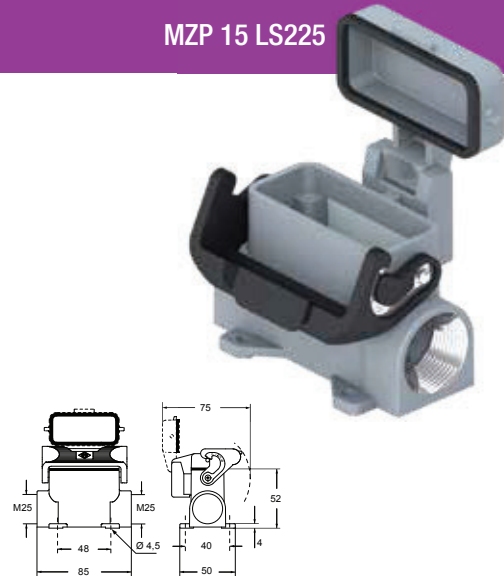

CZ-MZ Enclosures

Size 49.16

CZI 15 L

CZI 15 LS

MZP 15 L225

MZP 15 LS225

MZV 15 L20

MZ0 15 L20

MZV 15 LG25

CZ-MZ Enclosures

Size 49.16

MZAV 15 L25

MZAO 15 L25

CZC 15 L

CZC 15 LG

Male Inserts

Female Inserts

CDAM 10
10 Pin 16 amp 400 volt

CDAF 10
10 Pin 16 amp 400 volt

CDM 15
15 Pin 10 amp 250 volt (crimp)

CDF 15
15 Pin 10 amp 250 volt (crimp)

All dimensions in mm. For crimp pins refer to page 354.