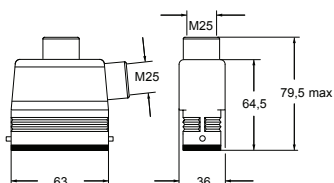

CZ-MZ Enclosures

Size 49.16

CZI 15 L

CZI 15 LS

MZP 15 L225

MZP 15 LS225

MZV 15 L20

MZ0 15 L20

MZV 15 LG25

CZ-MZ Enclosures

Size 49.16

MZAV 15 L25

MZAO 15 L25

CZC 15 L

CZC 15 LG

Male Inserts

Female Inserts

CDAM 10
10 Pin 16 amp 400 volt

CDAF 10
10 Pin 16 amp 400 volt

CDM 15
15 Pin 10 amp 250 volt (crimp)

CDF 15
15 Pin 10 amp 250 volt (crimp)

All dimensions in mm. For crimp pins refer to page 354.