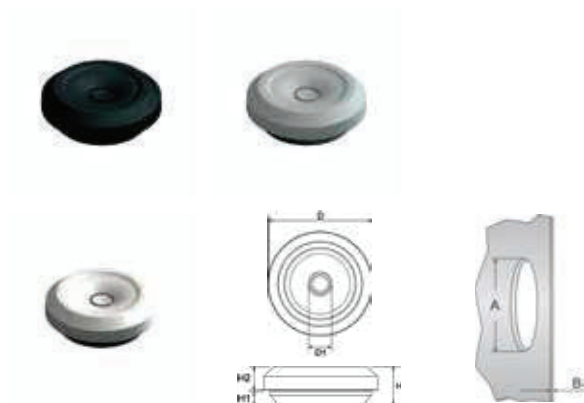

Ergonomic installation

Significant time saving

Handles extremely large cable span 5 - 24mm

IP67 = waterproof

Suits material thickness 0.5 - 4.5mm

Secure installation in opening

Temperature range -50°C to +25°C

Easy and fast installation

"Pushout" membrane

"Joy-stick" effect thanks to built in sock

Not for temporary use

Push the grommet into the hole.

Pierce the grommet with the cable.

TSS

Material	TPE - Thermoplastic Elastomer Halogen Free UL approved material
Mode of protection	IP67
Temperature range	-50° to + 125°C ⁽¹⁾
Test standard	EN60529: 1991+A1 EMKO-TUI (03-SEC) F1001/84
Semko report	M16 - 708555-1 M20 - 708555-2 M25 - 708555-3 M32 - 708555-4
Quick and simple assembly without the use of tools Handles exceptionally large cable span An end-plug for all applications	

(1) Unstressed material

Part No	Size	For pipe Ø mm	A mm	B mm	D* mm	D1 mm	H mm	H1 mm	H2* mm	Pcs pack
Light Grey - RAL 7035										
TST1475711	M16	5 - 10	16.5	0.5 - 3	23.5	4	11	4	6.75	50
TST1475712	M20	6 - 13	20.5	0.5 - 3	27.5	5	11	4	6.75	50
TST1475713	M25	8 - 17	25.5	0.5 - 3.5	32.5	7	11	4	6.75	50
TST1475714	M32	12 - 24	32.5	0.5 - 4.5	39.5	11	11	4	6.75	25
Black - RAL 9005										
TST1475716	M16	5 - 10	16.5	0.5 - 3	23.5	4	11	4	6.75	50
TST1475717	M20	6 - 13	20.5	0.5 - 3	27.5	5	11	4	6.75	50
TST1475718	M25	8 - 17	25.5	0.5 - 3.5	32.5	7	11	4	6.75	50
TST1475719	M32	12 - 24	32.5	0.5 - 4.5	39.5	11	11	4	6.75	25
White - RAL 9010										
TST1475721	M16	5 - 10	16.5	0.5 - 3	23.5	4	11	4	6.75	50
TST1475722	M20	6 - 13	20.5	0.5 - 3	27.5	5	11	4	6.75	50
TST1475723	M25	8 - 17	25.5	0.5 - 3.5	32.5	7	11	4	6.75	50
TST1475724	M32	12 - 24	32.5	0.5 - 4.5	39.5	11	11	4	6.75	25