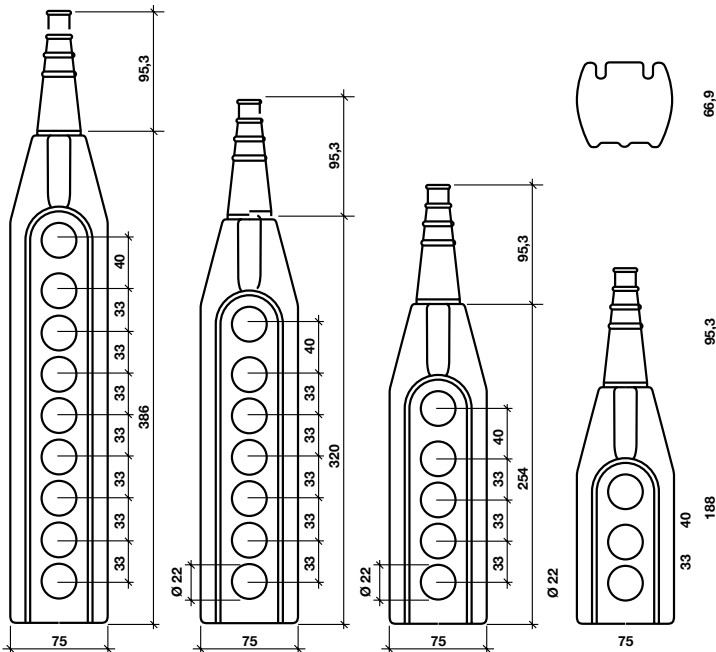

# Elfin Pendant Stations

7

### Technical Features

Body	ABS
Degree of Protection	IP65
Operating Temperature	-5°C to +125°C
Mechanical Durability	5 x 10 <sup>5</sup> operation
Electrical Durability	1 x 10 <sup>5</sup> operation
Rating Operation Voltage Ue	250V AC
Rating Operation Voltage Ia	4 A
Rated switching power - IEC947-5-1	1000 VA
Insulation Voltage Ui	300 V - Uimp 2.5 Kv

Description	Order Number
2 operators + emergency 1NC	
Single speed push buttons	060PM2S1
Double speed push buttons	060PM2S2
4 operators + emergency 1NC	
Single speed push buttons	060PM4S1
Double speed push buttons	060PM4S2
6 operators + emergency 1NC	
single speed push buttons	060PM6S1
double speed push buttons	060PM6S2
8 operators + emergency 1NC	
Single speed push buttons	060PM6S1
Double speed push buttons	060PM6S2
3 operators	060PM3
5 operators	060PM5
7 operators	060PM7