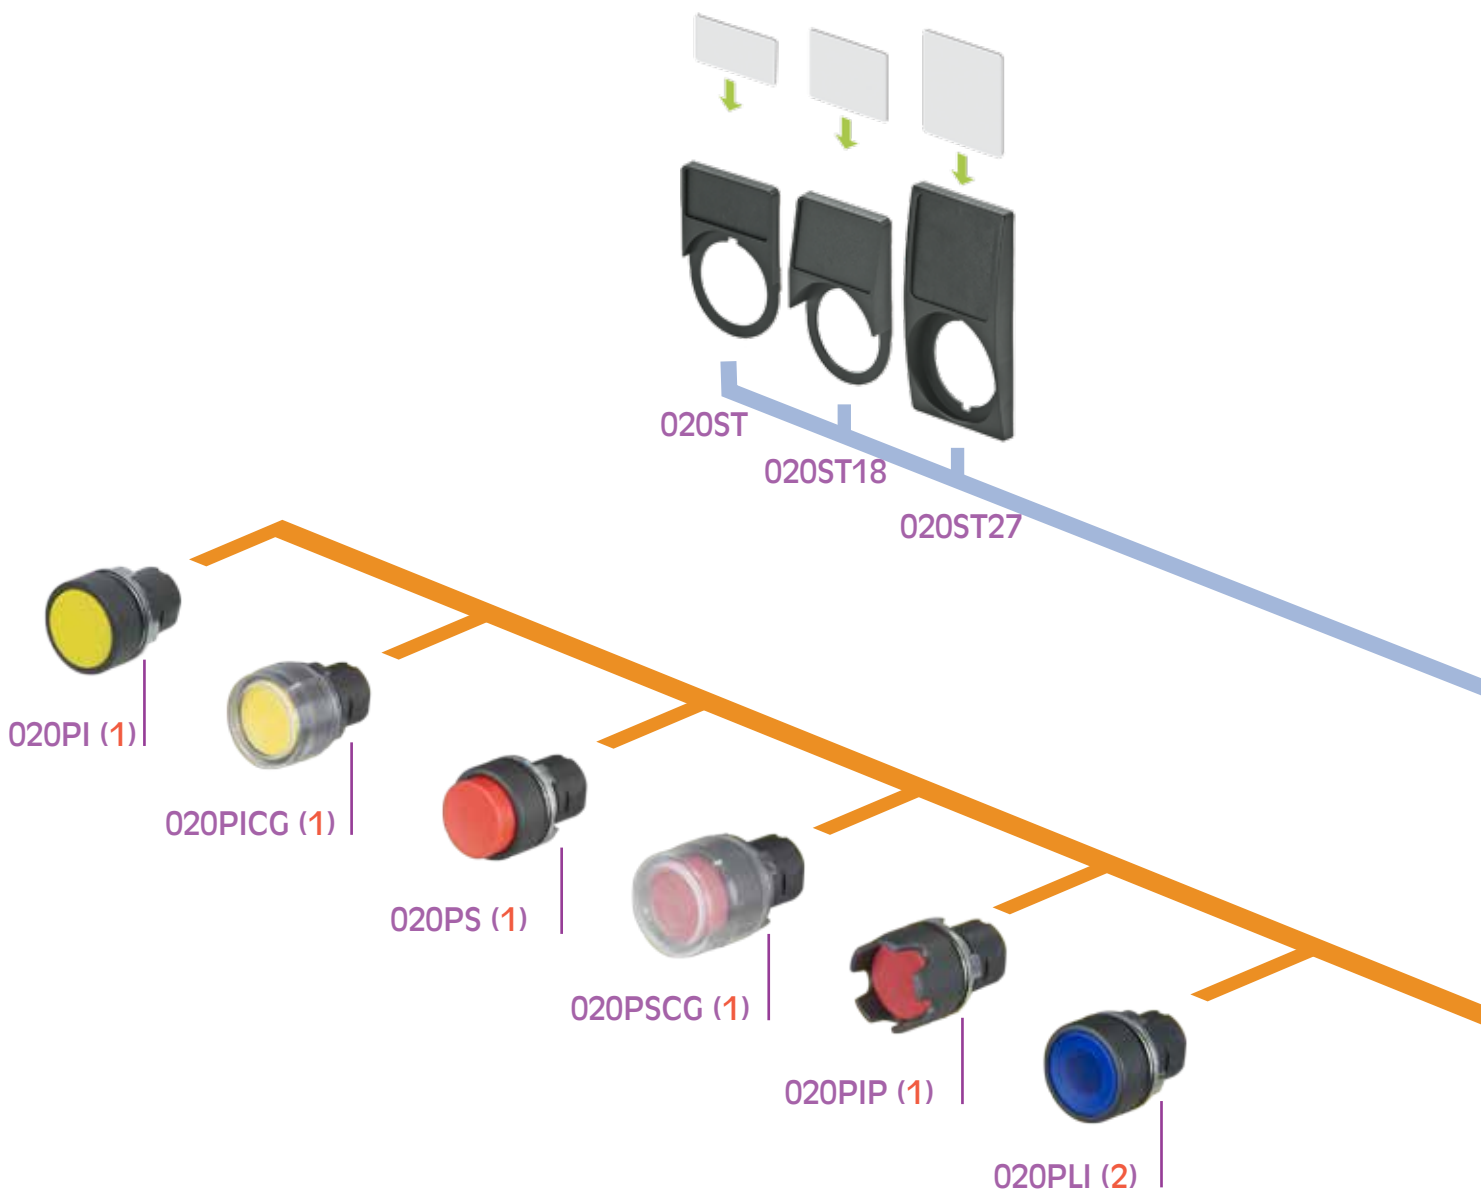

# Elfin Manual Pilot Devices

7

(1)	OPERATIONS COLOURS	(2)	ILLUMINATED OPERATIONS COLOURS	(3)	CAM	(4)	KNOB INDEX COLOURS	(5)	SELECTOR SW. RETURN	(6)	LED GLOBES
N	BLACK	R	RED	A	2POS	N	NORMAL	C	CENTRE	B	WHITE
R	RED	V	GREEN	B	2POS	R	RED	D	FROM RIGHT	BL	BLUE
V	GREEN	G	YELLOW	C	2POS	V	GREEN	S	FROM LEFT	G	YELLOW
G	YELLOW	BL	BLUE	O	3POS	G	YELLOW	/	/	R	RED
BL	BLUE	B	WHITE	Q	4POS	/	/	/	/	V	GREEN
B	WHITE	I	COLOURLESS	R	5POS	/	/	/	/	/	/
GR	GREY	A	ORANGE	T	3POS	/	/	/	/	/	/
A	ORANGE	/	/	V	5POS	/	/	/	/	/	/
/	/	/	/	/	/	/	/	/	/	/	/
/	/	/	/	/	/	/	/	/	/	/	/

020PTAASRK (Ø50mm)

020PTAAFRK (Ø60mm)

020D23 (Ø60mm)  
020DD23 (Ø90mm)

010BA9SL (6)  
Available in 24VDC or 220VAC

020PLICG (2)

020PLS (2)

020SM (3,4,5)

020SML (3,2,5)

020SC (3,5)

020PTAR