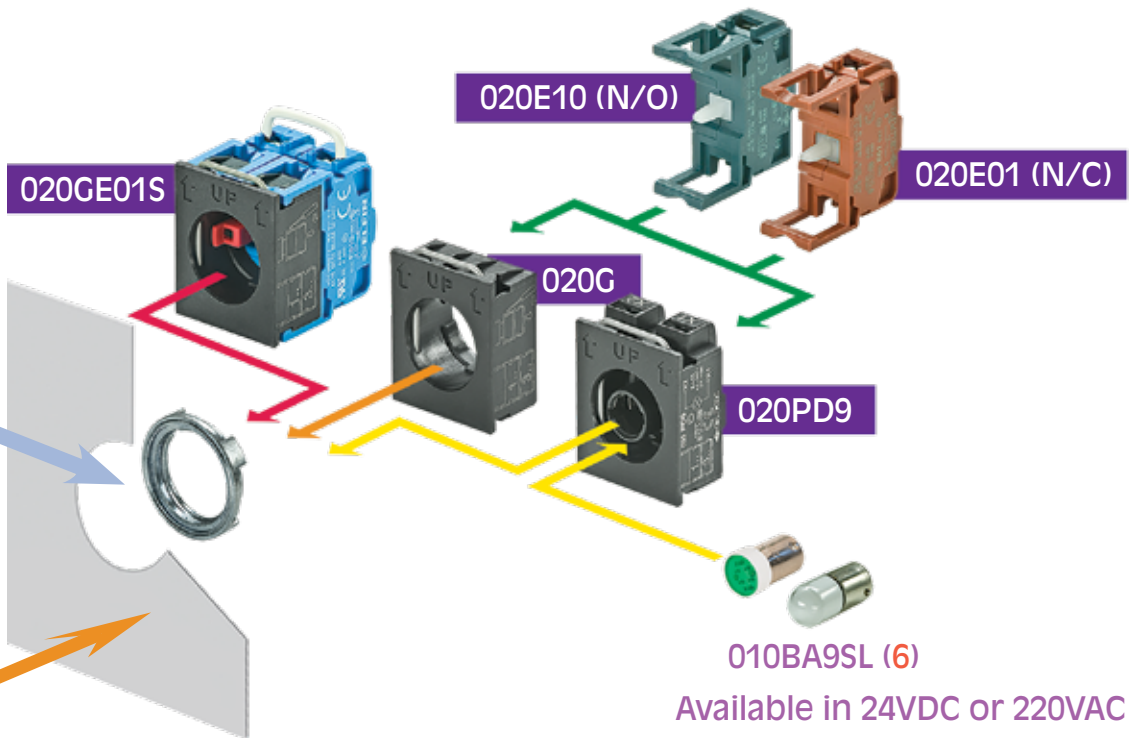

# Elfin Manual Pilot Devices

7

(1)	OPERATIONS COLOURS	(2)	ILLUMINATED OPERATIONS COLOURS	(3)	CAM	(4)	KNOB INDEX COLOURS	(5)	SELECTOR SW. RETURN	(6)	LED GLOBES
N	BLACK	R	RED	A	2POS	N	NORMAL	C	CENTRE	B	WHITE
R	RED	V	GREEN	B	2POS	R	RED	D	FROM RIGHT	BL	BLUE
V	GREEN	G	YELLOW	C	2POS	V	GREEN	S	FROM LEFT	G	YELLOW
G	YELLOW	BL	BLUE	O	3POS	G	YELLOW	/	/	R	RED
BL	BLUE	B	WHITE	Q	4POS	/	/	/	/	V	GREEN
B	WHITE	I	COLOURLESS	R	5POS	/	/	/	/	/	/
GR	GREY	A	ORANGE	T	3POS	/	/	/	/	/	/
A	ORANGE	/	/	V	5POS	/	/	/	/	/	/
/	/	/	/	/	/	/	/	/	/	/	/
/	/	/	/	/	/	/	/	/	/	/	/

020PTAASRK (Ø50mm)

020PTAAFRK (Ø60mm)

020D23 (Ø60mm)  
020DD23 (Ø90mm)

010BA9SL (6)  
Available in 24VDC or 220VAC

020PLICG (2)

020PLS (2)

020SM (3,4,5)

020SML (3,2,5)